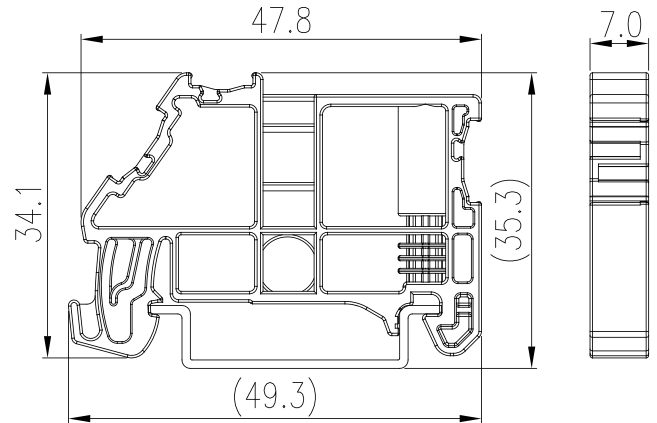

SS2N

DIN Rail Terminal Blocks > Accessories > End bracket

Specification

Product description	End Bracket
Color	Beige
Material	PA
Inflammability class	UL94-V0
Compatible rail	TS-35, TS-35/15
Marking label	MKG-001, MKG-002, MKG-003 , MKG-004
Marking label	TM43W, TM48W, TM-R100, TM-R200
Package	50 pcs / box