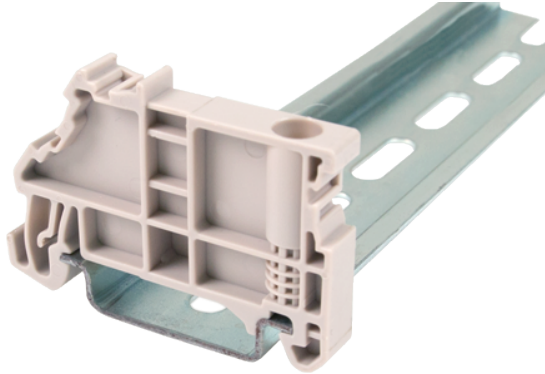

SS2N

DIN Rail Terminal Blocks > Accessories > End bracket

Specification

Product description	End Bracket
Color	Beige
Material	PA
Inflammability class	UL94-V0
Compatible rail	TS-35, TS-35/15
Marking label	MKG-001, MKG-002, MKG-003 , MKG-004
Marking label	TM43W, TM48W, TM-R100, TM-R200
Package	50 pcs / box