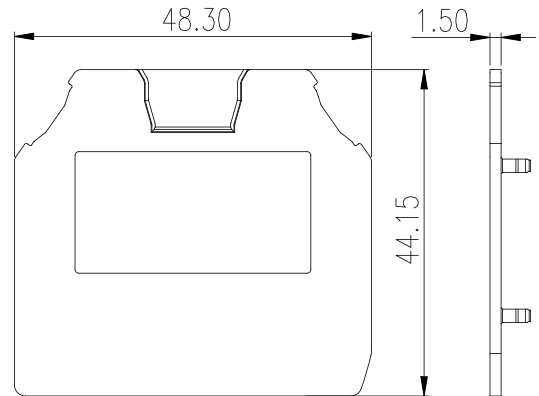

## Specification

Product description	End cover
Color	Beige (default)
Material	PA
Inflammability class	UL94-V0
Compatible products	DK16N, DK16N-PE
Package	10