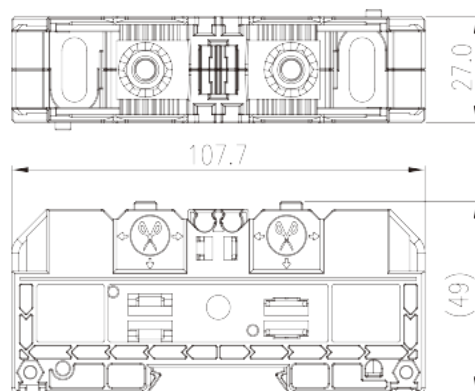

DKM35

DIN

>

:2026-07-05

M6, 1500V, 170A, Beige (default)

	Feed-through Single Level, Stud Connection
	Feed-through Single Level
(mm)	27
	Refer to drawing
	Stud Connection
(mm)	107.7
(mm)	27
(mm)	49
	Single level
	2
	PA
	I
UL 94	V0
	500M at DC 500V

-IEC

(V)	1500
(A)	125
(III/3)(V)	1500
(III/3)(KV)	8
(mm ²)	2.5
(mm ²)	35
(mm ²)	2.5
(mm ²)	35
	M6
Philips	10X6.3
(N.m)	3~6
(N.m)	3
(N.m)	6
	The stripping length depends on the specification provided by the cablelug manufacturer
	TS-35
	NO
	NO