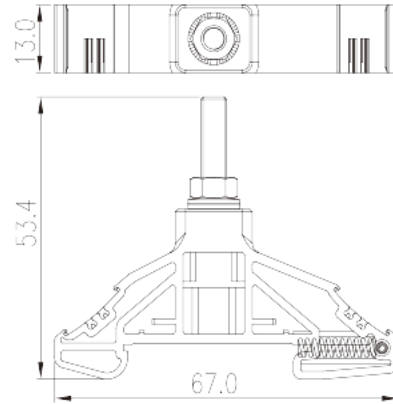

# DKM5

DIN Rail Terminal Blocks > Stud Connection

Date:2026-07-04Version:1.2

The web catalog is for reference only. Dinkle remains the right of product modification and engineering change of the design. The final product is made according to engineering drawing.

## Product Description

M5, 1000V, 85A, Beige (default)

## General information

Short description	DIN Rail terminal blocks, Stud Connection
Category	Feed-Through single level
Color	Beige (default)
Connection method	Stud Connection
Type of locking	Rail Mounting
Length (mm)	67
Width (mm)	13
Height (mm)	54
Level	Single level
Connection points	1

## Connection data-IEC

Rated voltage (V)	1000
Rated current (A)	76
Rated voltage (III/3)(V)	1000
Rated impulse voltage (III/3)(KV)	8
Conductor cross section solid. min (mm <sup>2</sup> )	0.5
Conductor cross section solid.max (mm <sup>2</sup> )	16
Conductor cross section stranded. min (mm <sup>2</sup> )	0.5
Conductor cross section stranded. max (mm <sup>2</sup> )	16
Screw thread	M5
Recommend tightening torque. min (N.m)	2
Recommend tightening torque. max (N.m)	4
Mounting rail	TS-35
End cover plate required	NO
Grounding connections	NO